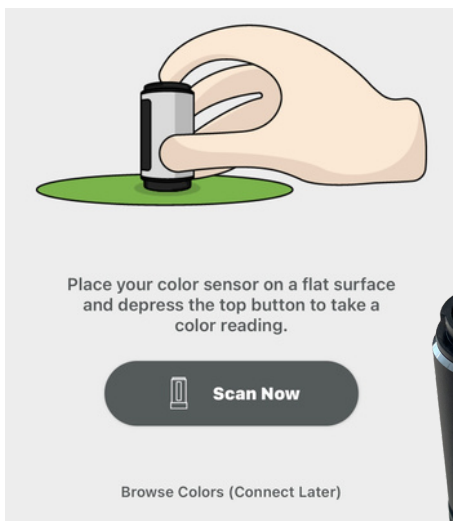

### STEP TWO:

Connect Muse to phone using Bluetooth by pressing button on Muse

Before each use, Calibrate must by pressing the botton with cover on.

### STEP THREE:

Place muse on surface and press the button for color reading.