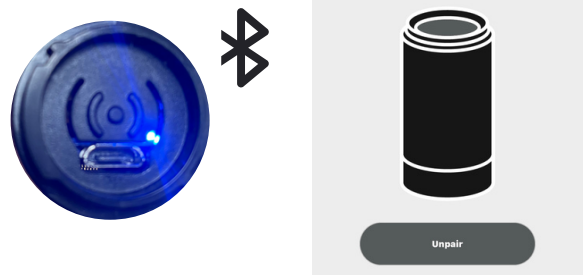

STEP TWO:

Connect Muse to phone using Bluetooth by pressing button on Muse